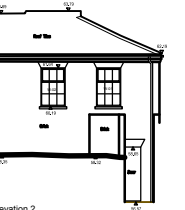

V22 Louise House
 Dartmouth Road
 Forest Hill
 London
 SE23 3HZ

Picture Rail Section

Notes regarding internal Laundry spaces:

New interior finishes as follows:

- Marmoleum flooring throughout:
 grey to large gallery; colour to small gallery
- Picture rail of softwood 19mm wide 38mm high ogee profile screw fixed to wall, fixing sunk 5mm in from surface and plugged, plugs to project 2mm from face of rail. All to be primed and painted white.
- Walls painted white throughout

V
2
2

Elevation 1
 Datum 56.00m

Elevation 2
 Datum 56.00m