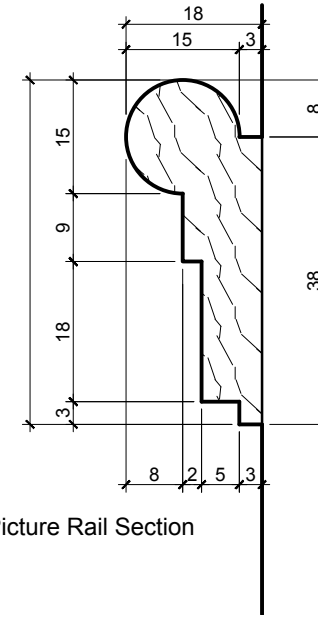

V22 Louise House
 Dartmouth Road
 Forest Hill
 London
 SE23 3HZ

Picture Rail Section

Notes regarding internal Laundry spaces:

New interior finishes as follows:

- Marmoleum flooring throughout:
 grey to large gallery; colour to small gallery
- Picture rail of softwood 19mm wide 38mm high ogee profile screw fixed to wall, fixing sunk 5mm in from surface and plugged, plugs to project 2mm from face of rail. All to be primed and painted white.
- Walls painted white throughout

V
2
2

Elevation 1
 Datum 56.00m

Elevation 2
 Datum 56.00m