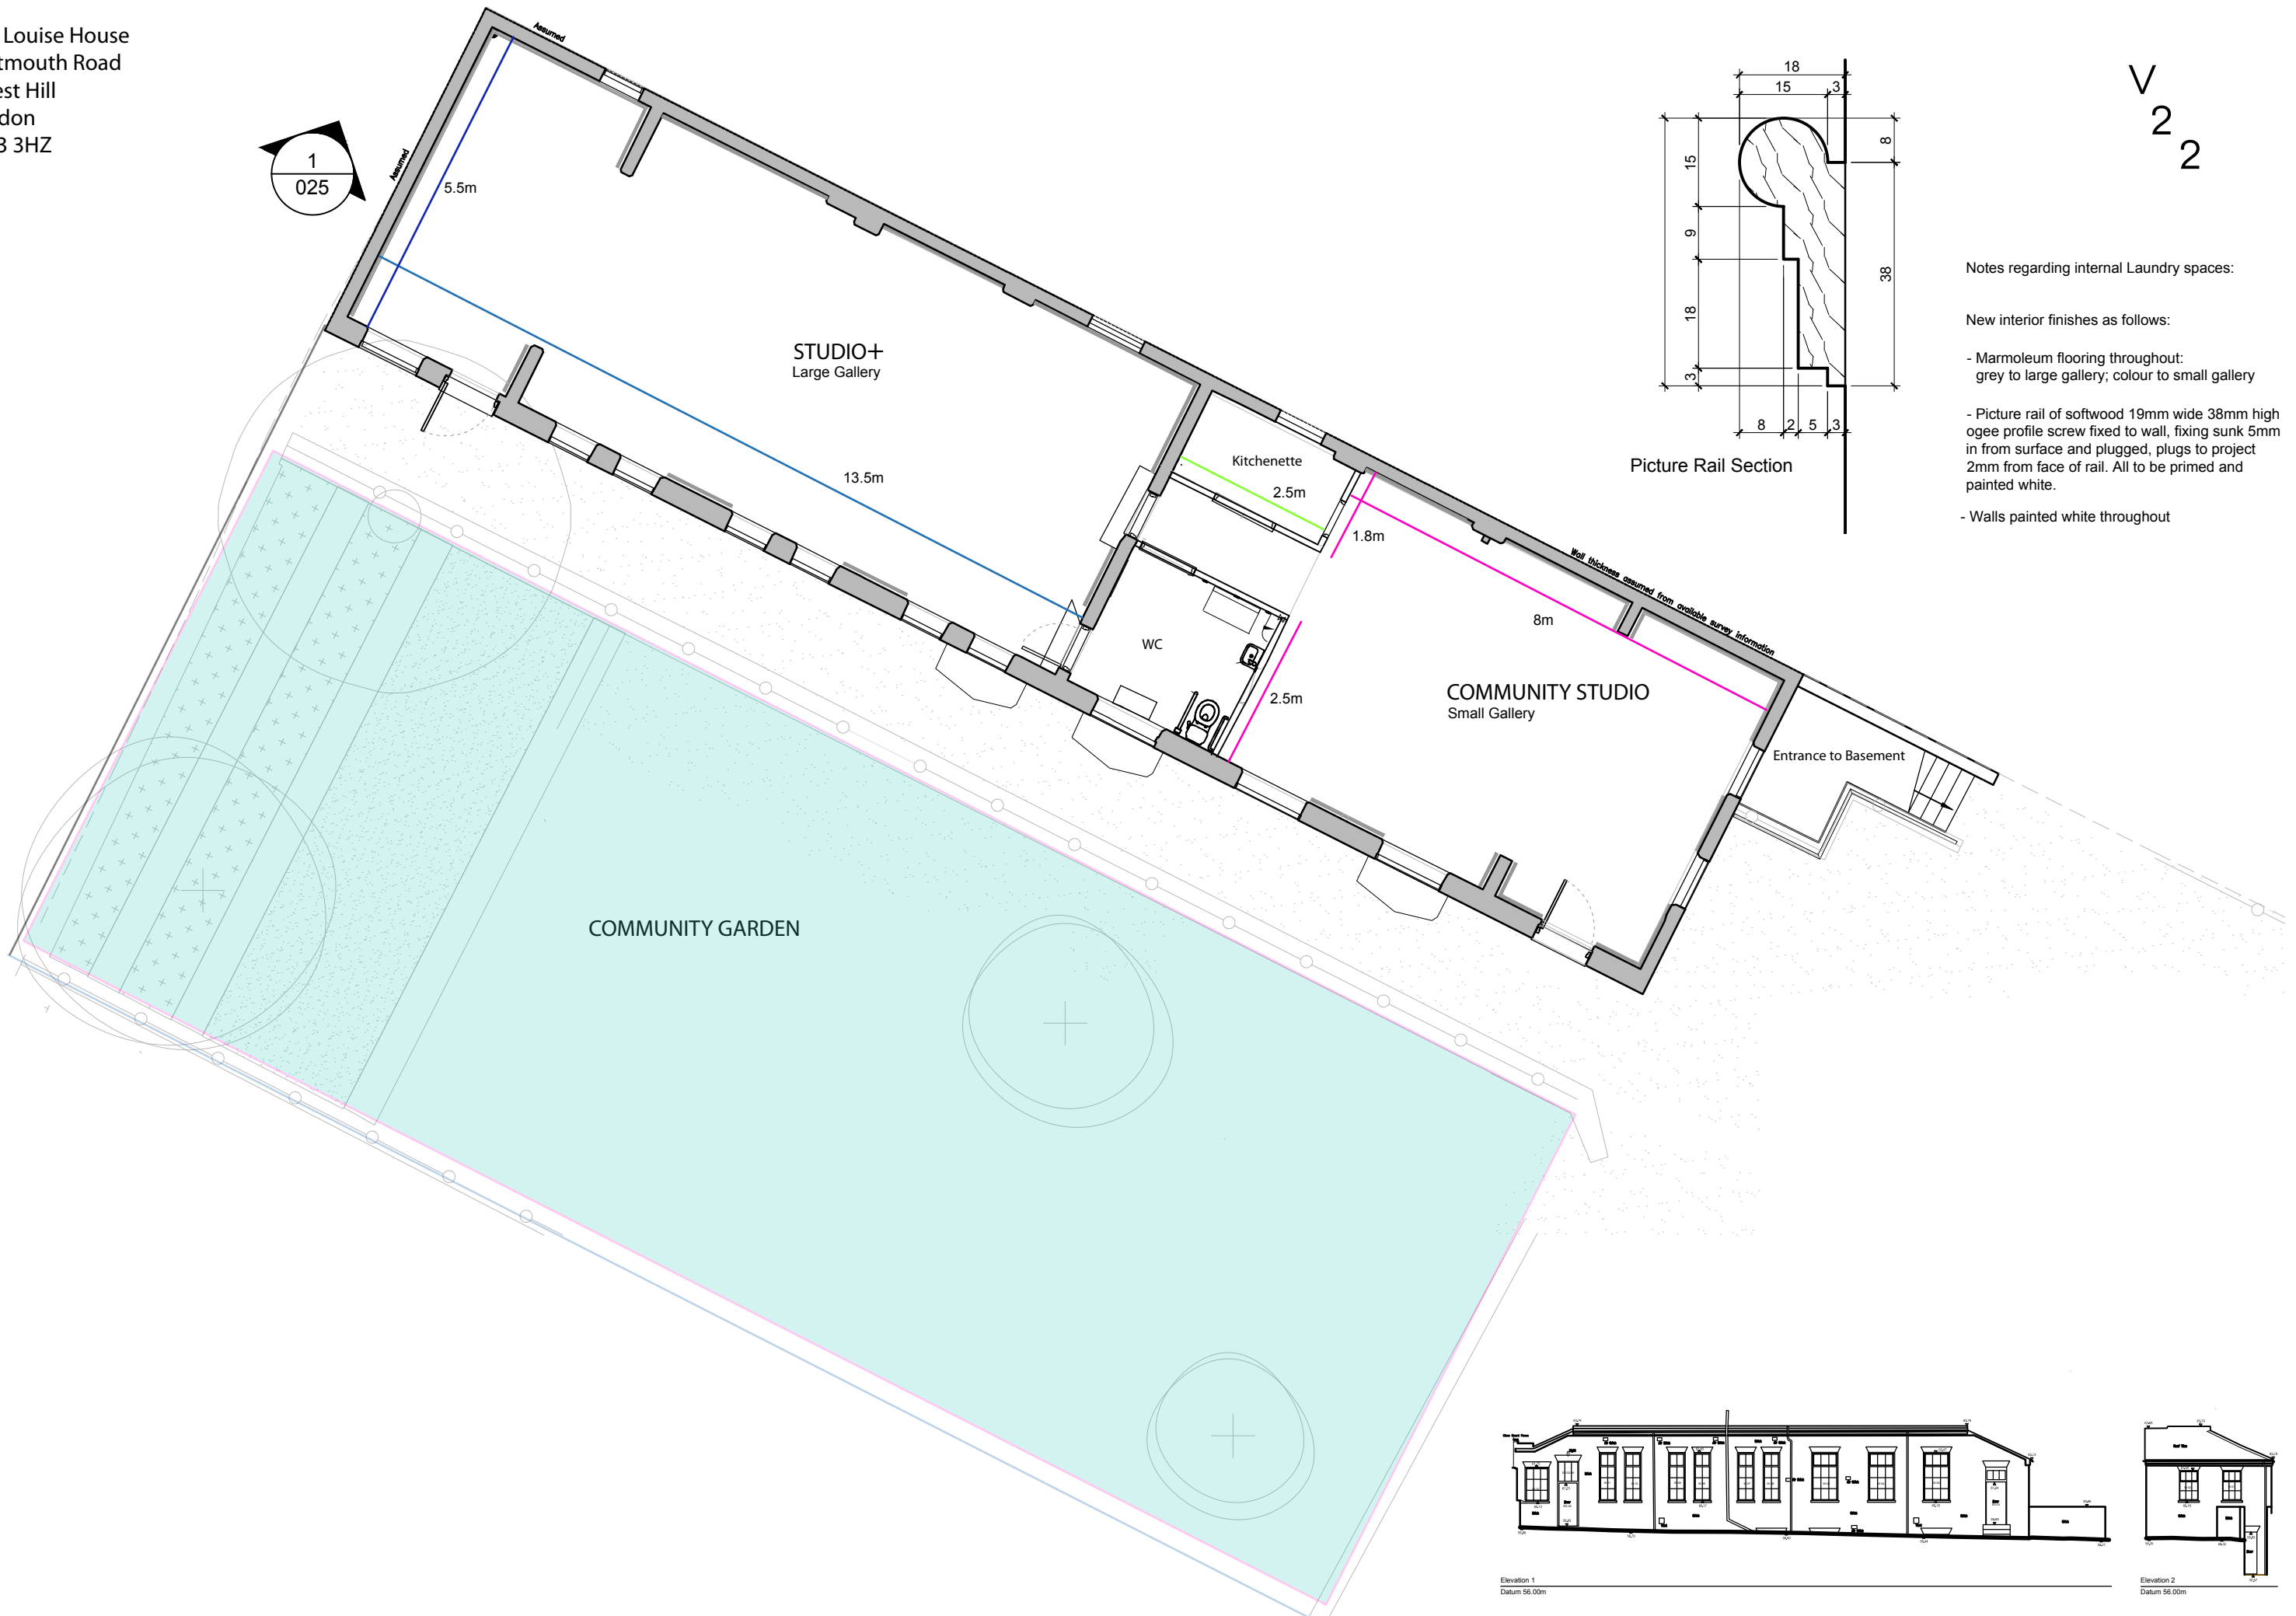

V22 Louise House
 Dartmouth Road
 Forest Hill
 London
 SE23 3HZ

Picture Rail Section

Notes regarding internal Laundry spaces:

New interior finishes as follows:

- Marmoleum flooring throughout:
 grey to large gallery; colour to small gallery
- Picture rail of softwood 19mm wide 38mm high ogee profile screw fixed to wall, fixing sunk 5mm in from surface and plugged, plugs to project 2mm from face of rail. All to be primed and painted white.
- Walls painted white throughout

V
2
2

Elevation 1
 Datum 56.00m

Elevation 2
 Datum 56.00m