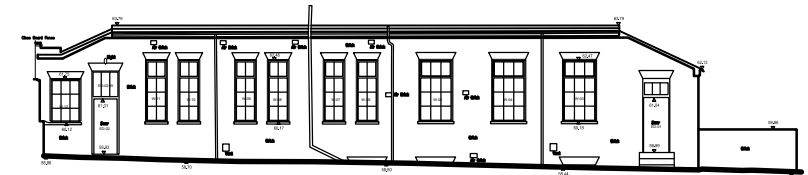

V22 Louise House
 Dartmouth Road
 Forest Hill
 London
 SE23 3HZ

Picture Rail Section

Notes regarding internal Laundry spaces:

New interior finishes as follows:

- Marmoleum flooring throughout:
 grey to large gallery; colour to small gallery
- Picture rail of softwood 19mm wide 38mm high ogee profile screw fixed to wall, fixing sunk 5mm in from surface and plugged, plugs to project 2mm from face of rail. All to be primed and painted white.
- Walls painted white throughout

V
2
2

Elevation 1
 Datum 56.00m

Elevation 2
 Datum 56.00m